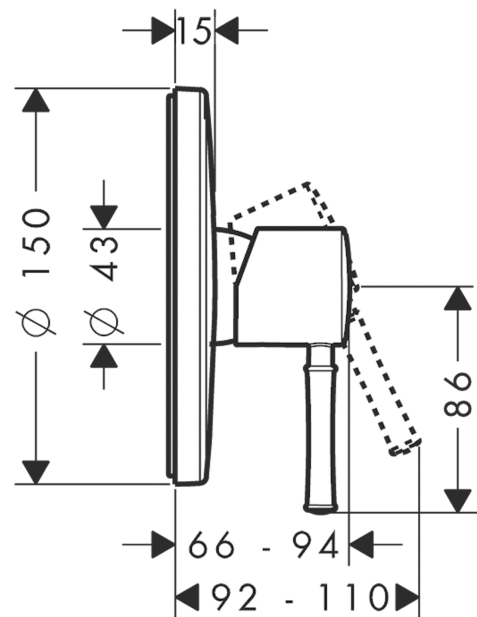

Talis Classic
Single lever shower mixer for concealed installation
 Surfaces: **Chrome** Article Number: **14165000**

Description

product features

- 1 outlet
- connection type: basic set
- ceramic cartridge
- min. operating pressure: 1 bar
- max. operating pressure: 10 bar
- temperature limitation adjustable
- DVGW NW-6506CQ0125
- ETA VA 1.42/18751
- ACS 19 ACC LY 233, valide jusqu'au 09.12.2023
- WRAS 1905003
- SVGW 0411-4903
- SINTEF 1426

Product image

Scale drawing

Flowchart

Talis Classic
Single lever shower mixer for concealed installation
 Surfaces: **Chrome** Article Number: **14165000**

Exploded Drawing

Year of production: >01/17

Talis Classic
Single lever shower mixer for concealed installation
 Surfaces: **Chrome** Article Number: **14165000**

Spare part list

Year of production: >01/17

Pos.	Description	Article Number	PC	PU
1	handle	14193000	8	1
2	screw cover	96338000	1	1
3	escutcheon Ø 150 mm	98792000	11	1
4	O-ring 43x3	98418000	1	1
5	sleeve	98790000	8	1
6	holder for escutcheon	98793000	9	1
7	set of fixing screws	96454000	3	1
8	nut	98796000	9	1
9	O-ring 30x1,5	98433000	1	1
10	O-ring 39x1,5	98400000	1	1
11	cartridge, assy	92730000	11	1
12	locking screw for handle	96059000	3	1
13	seal	95008000	3	1
14	set of screws	96525000	3	1
15	O-ring 16x2	98133000	1	1
16	noise reduction	94073000	7	1
17	extension 25 mm	13595000	98	1
18	set of fixing screws	97747000	1	1
19	extension 22 mm (Ø 150 mm)	13597000	98	1
a	concealed item	01800180	98	1
b	adapter for exchanged connections	93181000	18	1
c	fixation set	96615000	98	1