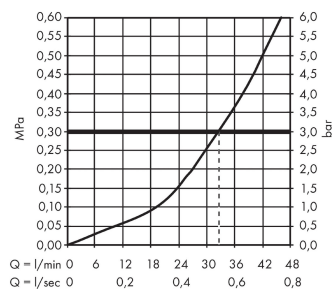

Talis Classic
Single lever shower mixer for concealed installation
Surfaces: **Chrome** Article Number: **14165000**

Description

product features

- 1 outlet
- connection type: basic set
- ceramic cartridge
- min. operating pressure: 1 bar
- max. operating pressure: 10 bar
- temperature limitation adjustable
- DVGW NW-6506CQ0125
- ETA VA 1.42/18751
- ACS 19 ACC LY 233, valide jusqu'au 09.12.2023
- WRAS 1905003
- SVGW 0411-4903
- SINTEF 1426

Product image

Scale drawing

Flowchart