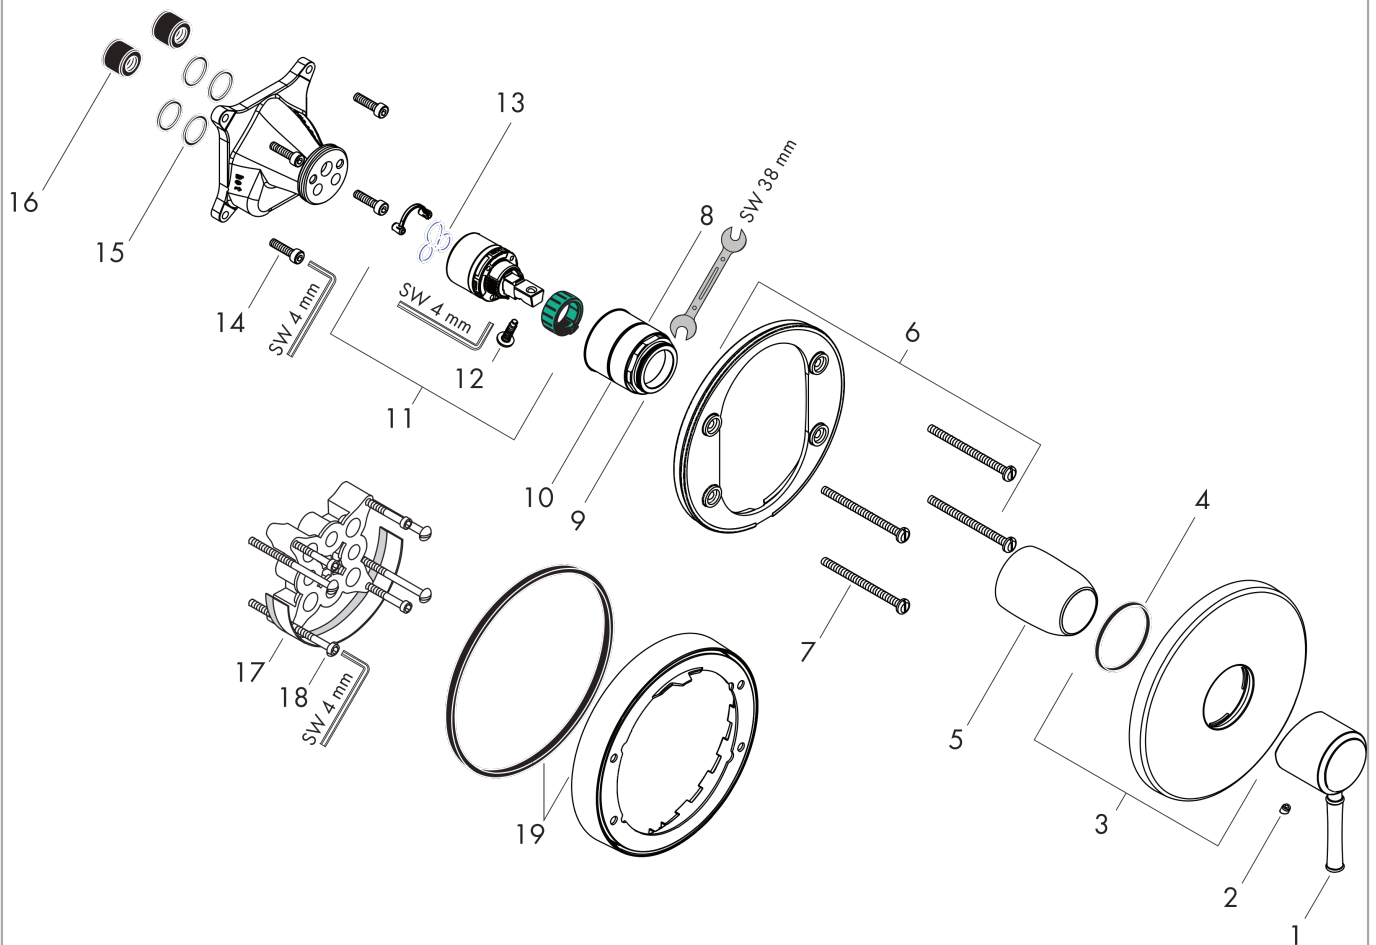

Talis Classic
Single lever shower mixer for concealed installation
 Surfaces: **Chrome** Article Number: **14165000**

Description

product features

- 1 outlet
- connection type: basic set
- ceramic cartridge
- min. operating pressure: 1 bar
- max. operating pressure: 10 bar
- temperature limitation adjustable
- DVGW NW-6506CQ0125
- ETA VA 1.42/18751
- ACS 19 ACC LY 233, valide jusqu'au 09.12.2023
- WRAS 1905003
- SVGW 0411-4903
- SINTEF 1426

Product image

Scale drawing

Flowchart

Talis Classic
Single lever shower mixer for concealed installation
 Surfaces: **Chrome** Article Number: **14165000**

Exploded Drawing

Year of production: >01/17

Talis Classic
Single lever shower mixer for concealed installation
 Surfaces: **Chrome** Article Number: **14165000**

Spare part list

Year of production: >01/17

Pos.	Description	Article Number	PC	PU
1	handle	14193000	8	1
2	screw cover	96338000	1	1
3	escutcheon Ø 150 mm	98792000	11	1
4	O-ring 43x3	98418000	1	1
5	sleeve	98790000	8	1
6	holder for escutcheon	98793000	9	1
7	set of fixing screws	96454000	3	1
8	nut	98796000	9	1
9	O-ring 30x1,5	98433000	1	1
10	O-ring 39x1,5	98400000	1	1
11	cartridge, assy	92730000	11	1
12	locking screw for handle	96059000	3	1
13	seal	95008000	3	1
14	set of screws	96525000	3	1
15	O-ring 16x2	98133000	1	1
16	noise reduction	94073000	7	1
17	extension 25 mm	13595000	98	1
18	set of fixing screws	97747000	1	1
19	extension 22 mm (Ø 150 mm)	13597000	98	1
a	concealed item	01800180	98	1
b	adapter for exchanged connections	93181000	18	1
c	fixation set	96615000	98	1